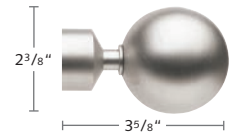

2130END-XX
End Cap Finial

2130ACR-XX
Acrylic Ball Finial

2130BLO-XX
Block Finial

2130TIE-XX
Tier Finial

2130VEL-XX
Velate Finial

2130CIL-XX
Cilindro Finial

2130INC-XX
Inca Finial

2130SLA-XX
Slant Finial

2130TOS-XX
Toscana Finial

2630SWING-XX
Swing Holdback

2330SHR-XX
Round Ring
with plastic liner

2330FRI-XX
Flat Ring
with plastic liner

2030SPL-23
Pole Splice

2130SWI-XX
Swivel Corner Connector

29MWAND-XX
Metal Control Baton 40"
See all batons on the
following page