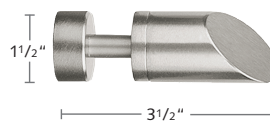

2230CIR-XX
Irati Closed Ceiling Bracket

2230TOL-XX
Toledo Open Wall Bracket

2230OIM-XX
Open Inside Mount
Bracket

LISBON COLLECTION (CONTINUED)

22 Polished Chrome Lisbon Pole with French Return

27 Rose Gold Lisbon Pole with Velate Finial

32 Antique Bronze Pole with Velate Finial

LISBON COLLECTION BY-PASS BRACKET & RING

2230BPB-XX
By-Pass Bracket

2230BPR-XX
By-Pass Ring
with plastic liner

LISBON COLLECTION FINIALS, BATON, SPLICE & HOLDBACK

2130END-XX
End Cap Finial

2130ACR-XX
Acrylic Ball Finial

2130BLO-XX
Block Finial

2130TIE-XX
Tier Finial

2130VEL-XX
Velate Finial

2130CIL-XX
Cilindro Finial

2130INC-XX
Inca Finial

2130SLA-XX
Slant Finial

2130TOS-XX
Toscana Finial

2630SWING-XX
Swing Holdback

2330SHR-XX
Round Ring
with plastic liner

2330FRI-XX
Flat Ring
with plastic liner

2030SPL-23
Pole Splice

2130SWI-XX
Swivel Corner Connector

29MWAND-XX
Metal Control Baton 40"
See all batons on the
following page